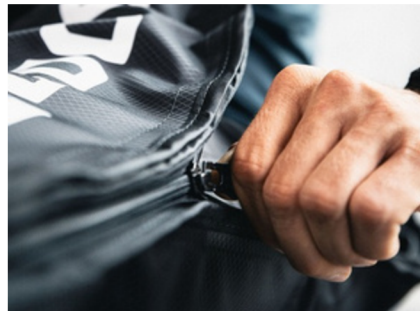

REBOOTS ONE

Your all-time favorite Reboots One. With the Reboots One, we bring together the best of both worlds - timeless performance meets modern design. Our best-selling product shines in a fresh, dynamic black and green look - a real eye-catcher that is not only functional and effective, but also damn cool. The Reboots One is the perfect balance between modernity, tradition and innovation. The full-length, one-piece zipper brings clarity and maximum comfort for an even better fit and continuous massage. For you, that means familiar Reboots quality you love, combined with a stylish look that takes your recovery to the next level. Get your hands on our bestseller and recover like our professional athletes.

FEATURES

RRP One Pants 2.0 Set

6
Recovery
programs

8
Compression
chambers

8
Pressure
level

240
mmHg
pressure

2,7kg
Weight
control unit

✓
Deactivatable
chambers

✓
Overlapping
chambers

MODERN DESIGN

Our best-selling product, which has already helped countless athletes to recover faster, shines in a fresh, dynamic black and green look - a real eye-catcher that is not only functional and effective, but also damn cool.